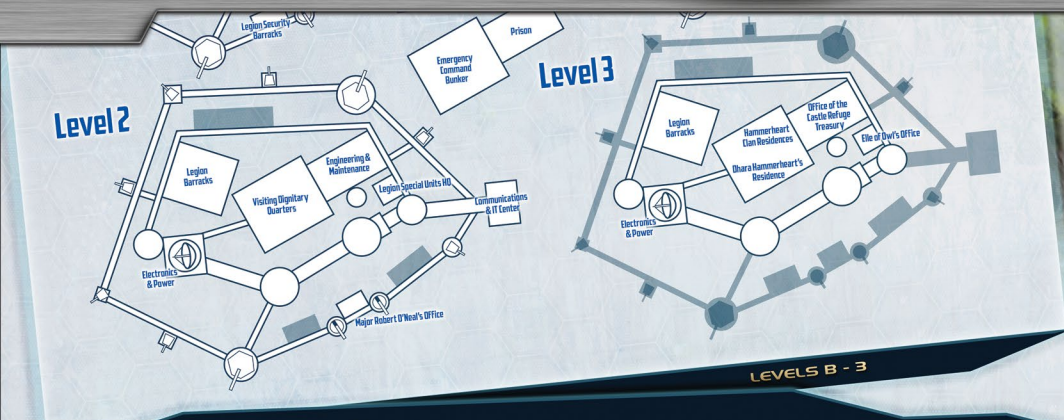

SAVAGE WORLDS

RECON DATA

RIFTS®

Castle Refuge

LEVELS B - 3

RECON DATA

LEVELS 4 - 9

CASTLE REFUGE

CURRENT AERIAL VIEW