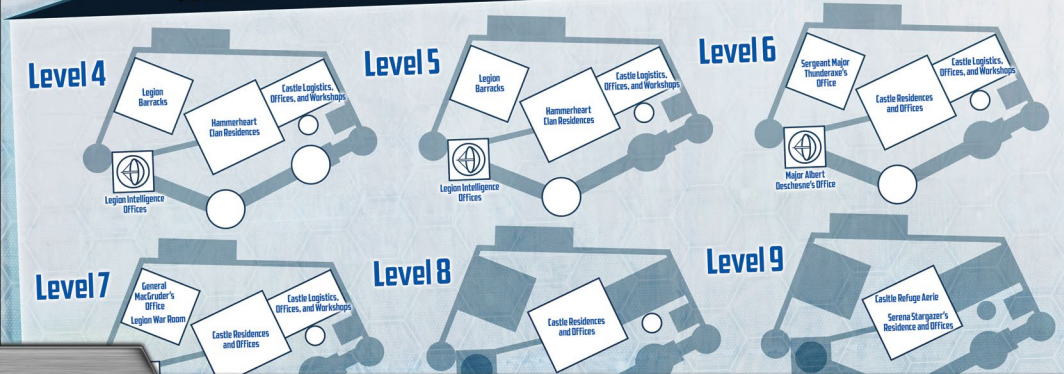

SAVAGE WORLDS

RECON DATA

RIFTS®

Castle Refuge

LEVELS B - 3

RECON DATA

LEVELS 4 - 9

CASTLE REFUGE

CURRENT AERIAL VIEW