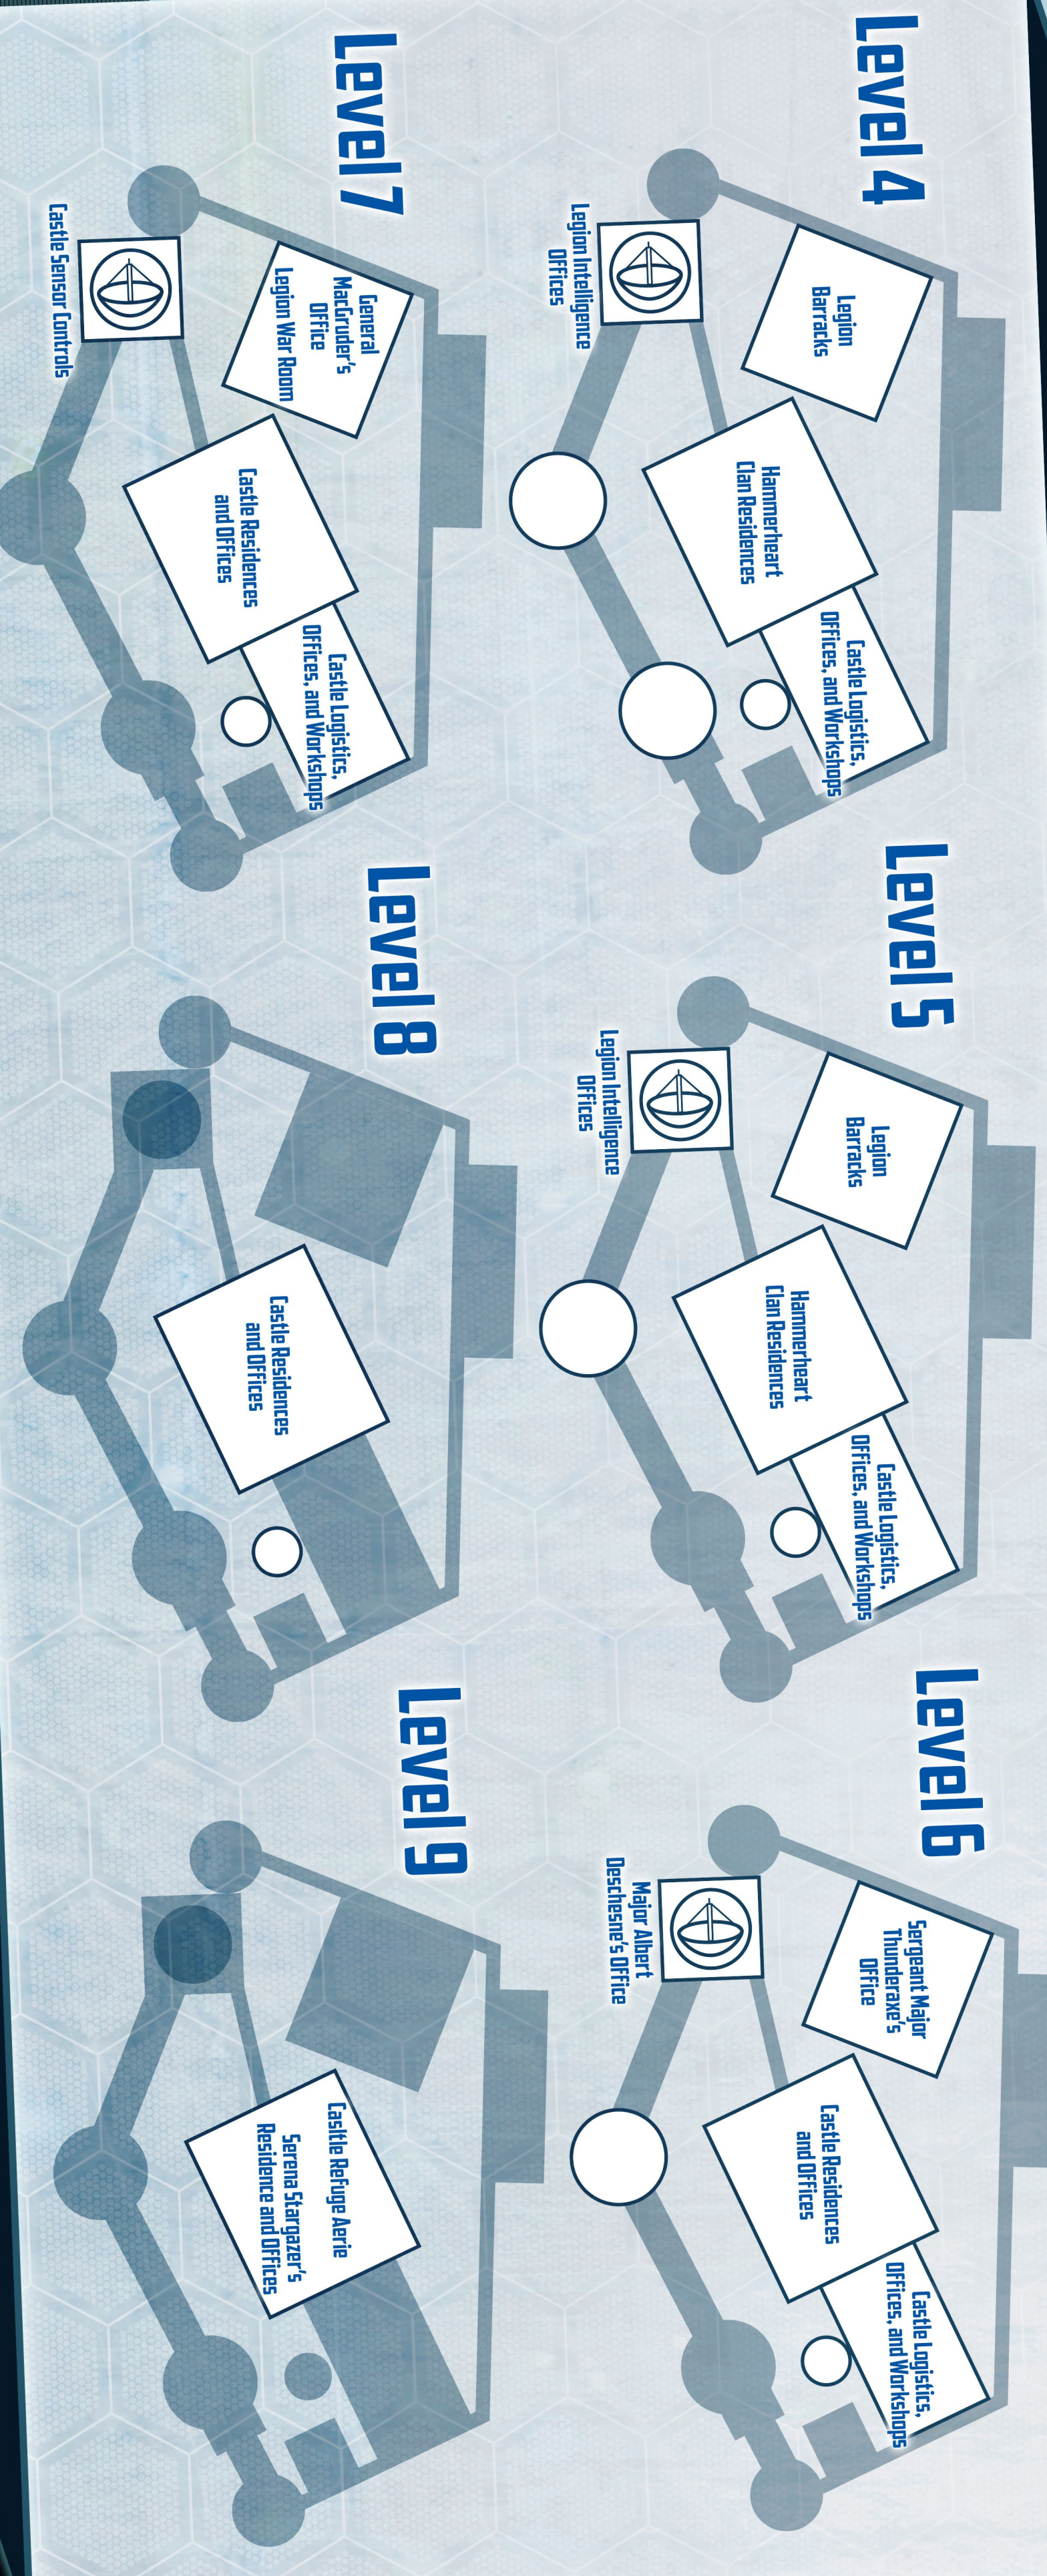

SAVAGE WORLDS

RECON DATA

RIFTS®

Castle Refuge

LEVELS B - 3

RECON DATA

LEVELS 4 - 9

CASTLE REFUGE

CURRENT AERIAL VIEW