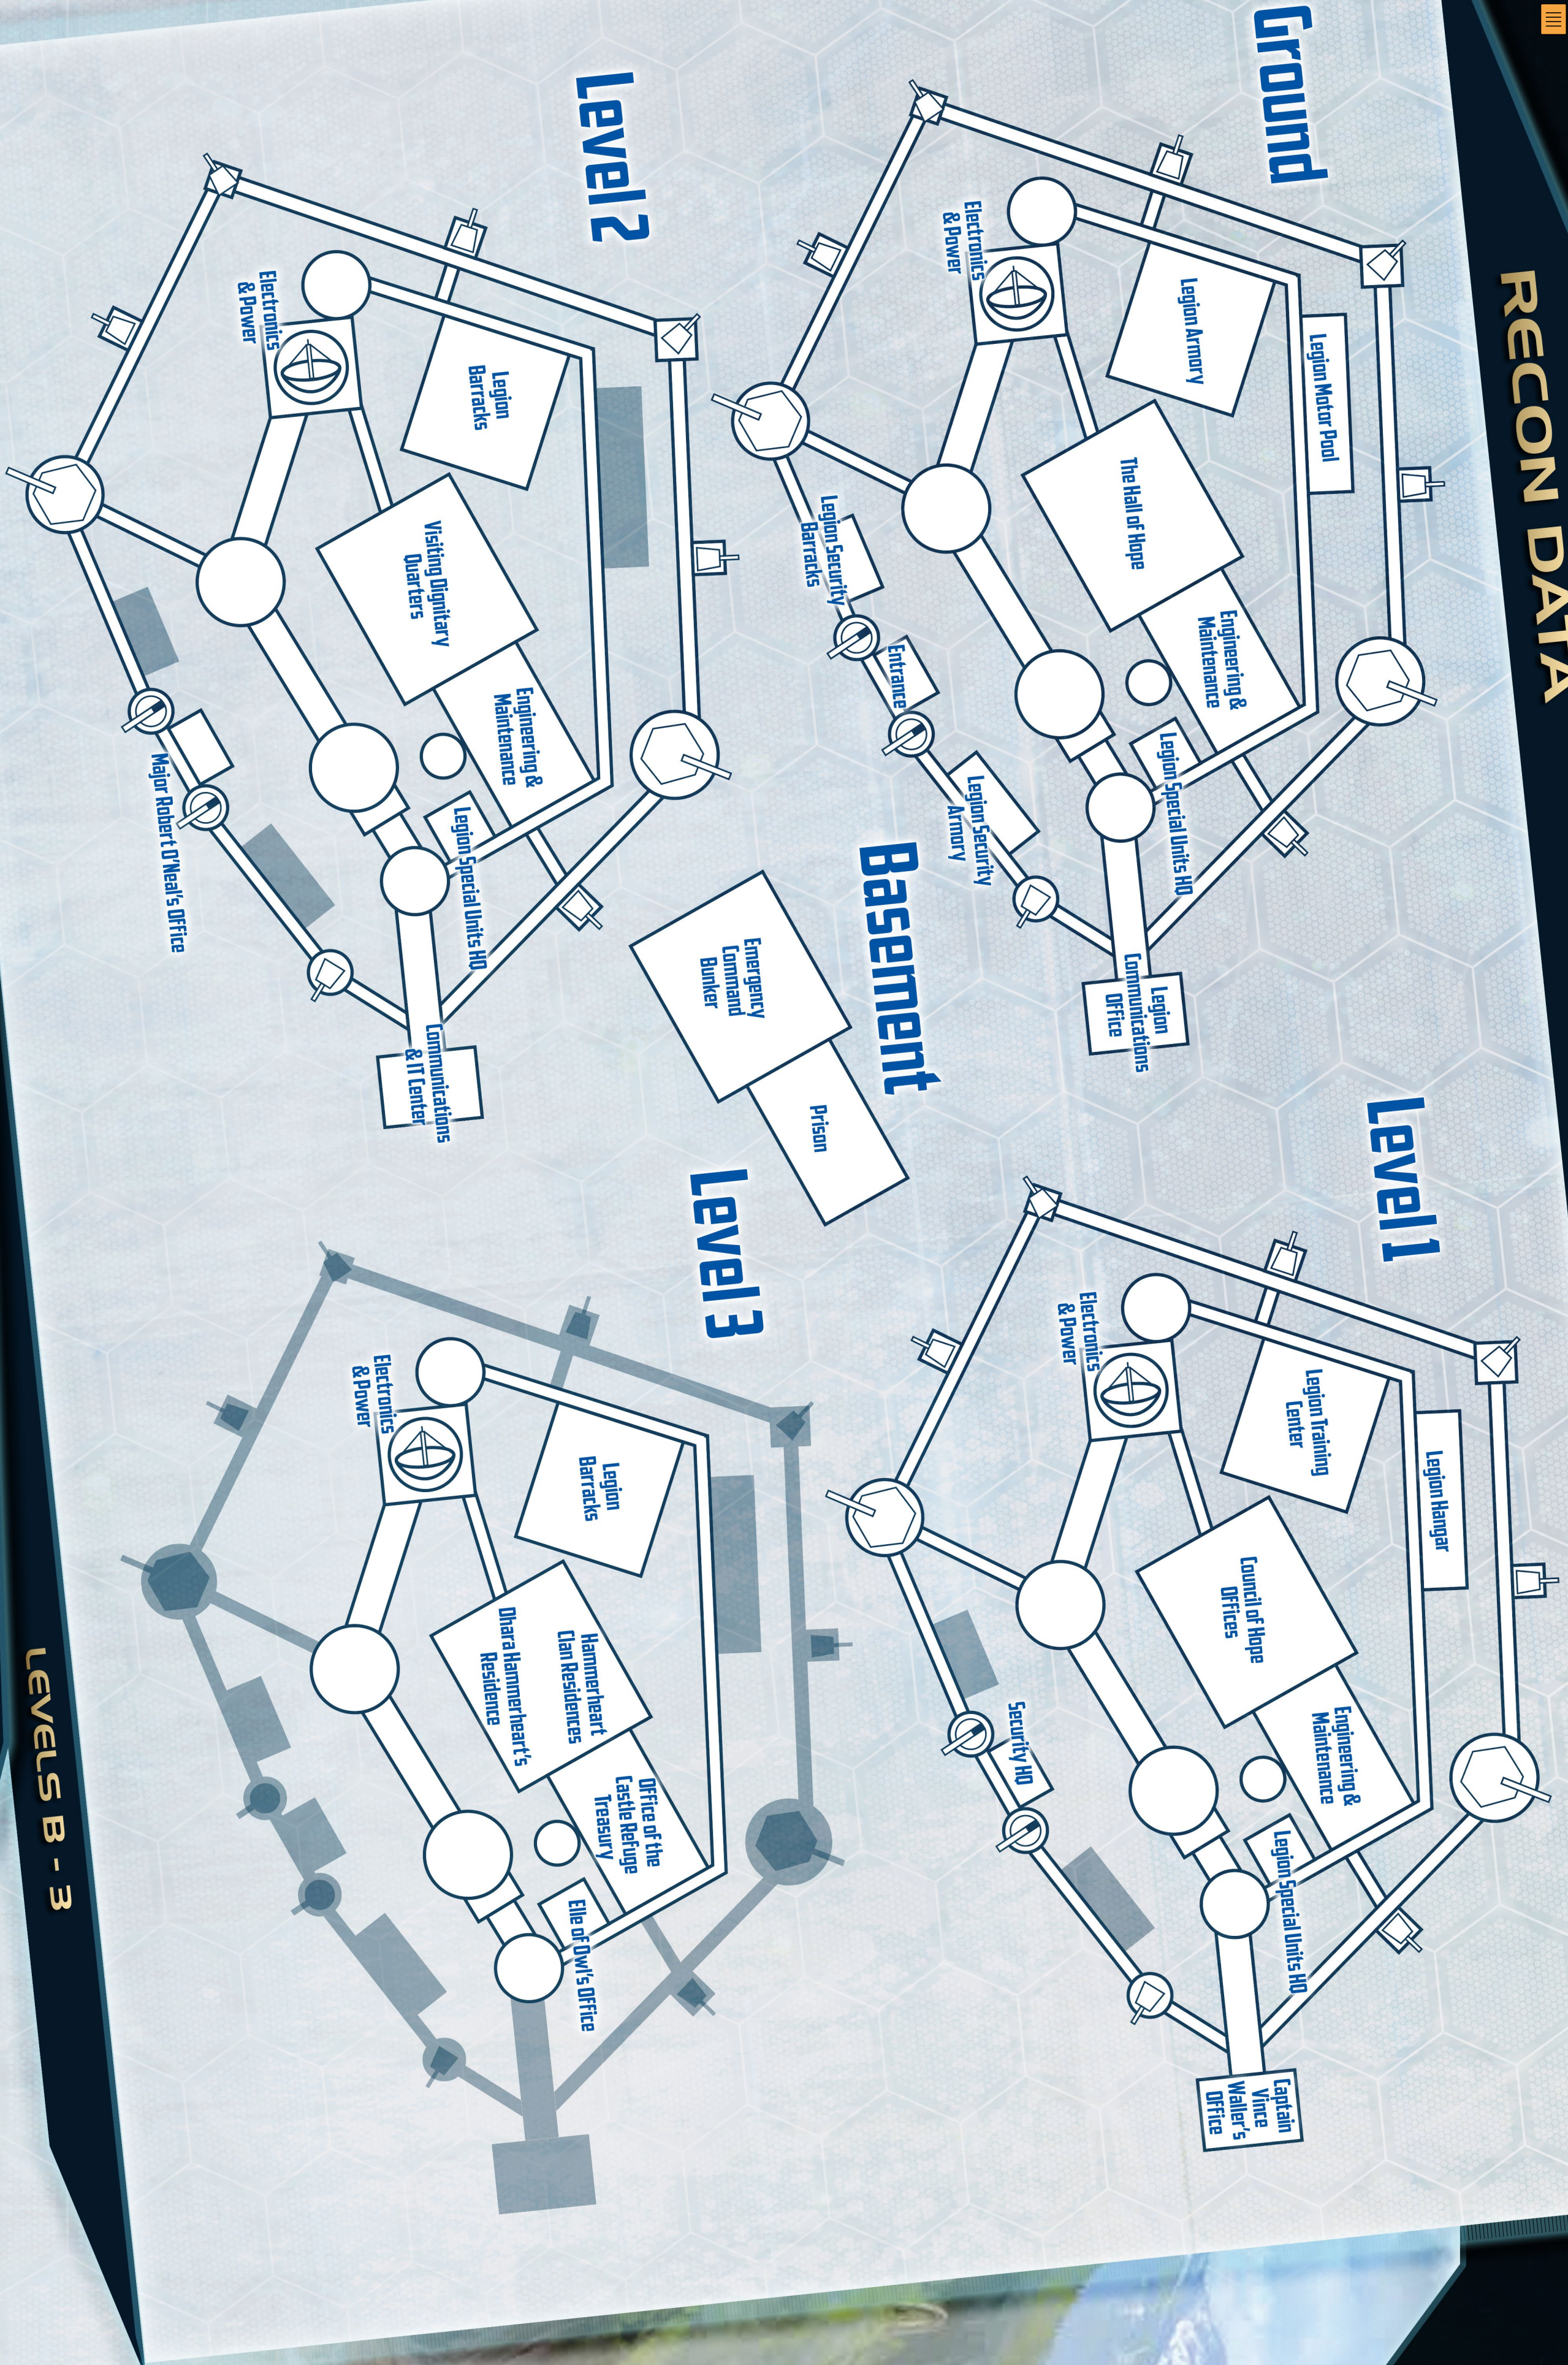

SAVAGE WORLDS

RECON DATA

RIFTS®

Castle Refuge

LEVELS B - 3

RECON DATA

LEVELS 4 - 9

CASTLE REFUGE

CURRENT AERIAL VIEW